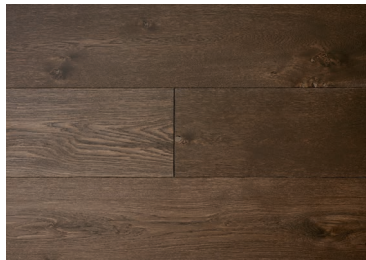

Klee
CDM006