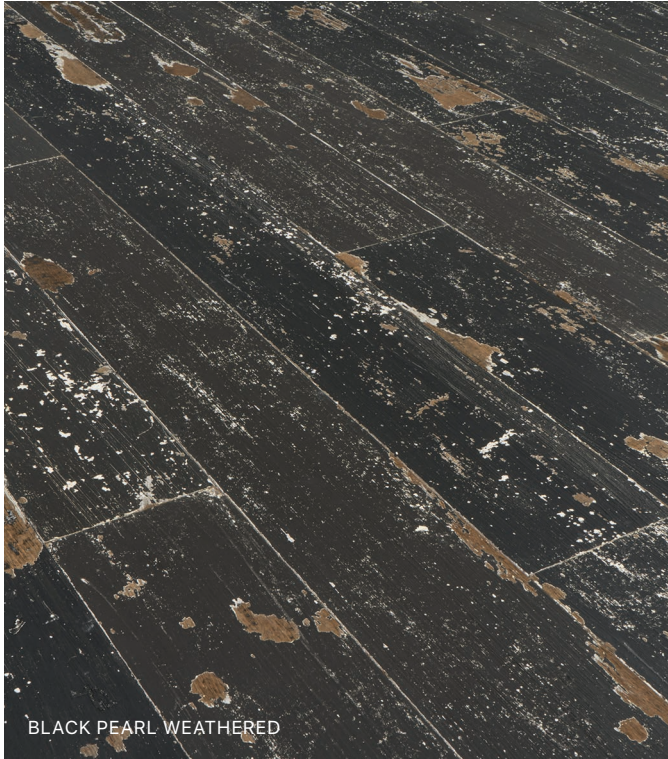

DUTCH MASTERS

CLEVE

Steen
CDM009

Vermeer
CDM010

Provenza FLOORS
DUTCH MASTERS

LIGHTHOUSE COVE

BLACK PEARL WEATHERED

The **Colour Nation Lighthouse Cove Collection**, is a wide plank European Oak hardwood featuring a multi-color, multi-layered paint technique.