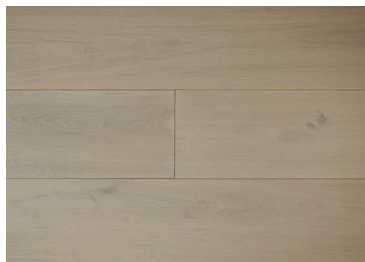

Steen
CDM009