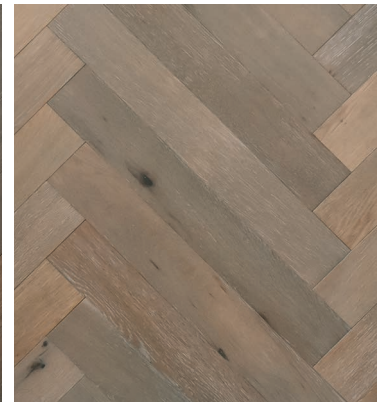

Dovetail
HER1003

BEAUTY. STYLE. INNOVATION.

TRIM ACCESSORIES

Like DNA, each board of Provenza hardwood is handcrafted and no two planks are the same. The **HERRINGBONE RESERVE COLLECTION** is a natural wood product subject to color, character, grain and finish variation. Mineral streaks, knots, splits, cracks, splintering and other imperfections may also be present and are not considered a manufacturer defect. Color, character, grain and finish variation shown on this page may appear in larger variation in your installed floor.