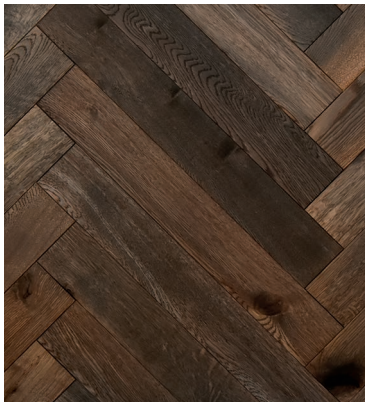

Autumn Wheat
HER1000