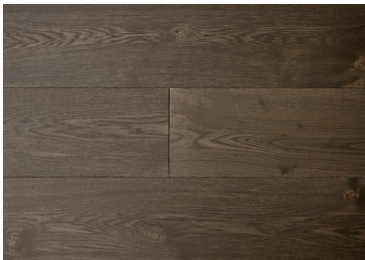

Hals
CDM005