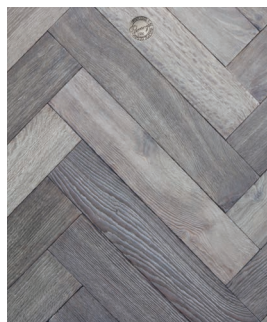

Herringbone | HR002