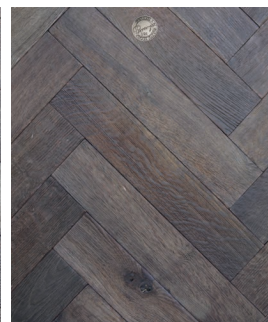

Herringbone | HR003