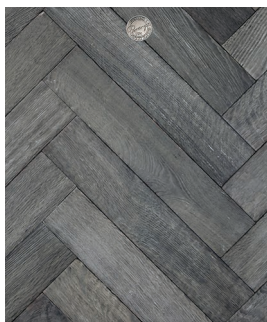

BEAUTIFULLY BESPOKE

Provenza Floors offers Custom Designed Hardwood floors that are personalized, unique and a reflection of your **VISION** and **STYLE**.

Every Provenza custom floor is made-to-order by expert wood artisans for discerning clients — local builders, architects, interior designers and the consumer who requires that one-of-a-kind hardwood floor masterpiece for their clients, business or home.

Our custom program offers the ability to design a hardwood floor to your specifications, from choice of wood species, surface treatments such as hand distressing, hand scraping, wire brushing to the selection of patterns such as herringbone, parquet, to choice of hand staining options and finish types.

Your custom hardwood floor is proudly USA Made here locally in Southern California.

Herringbone | HR001