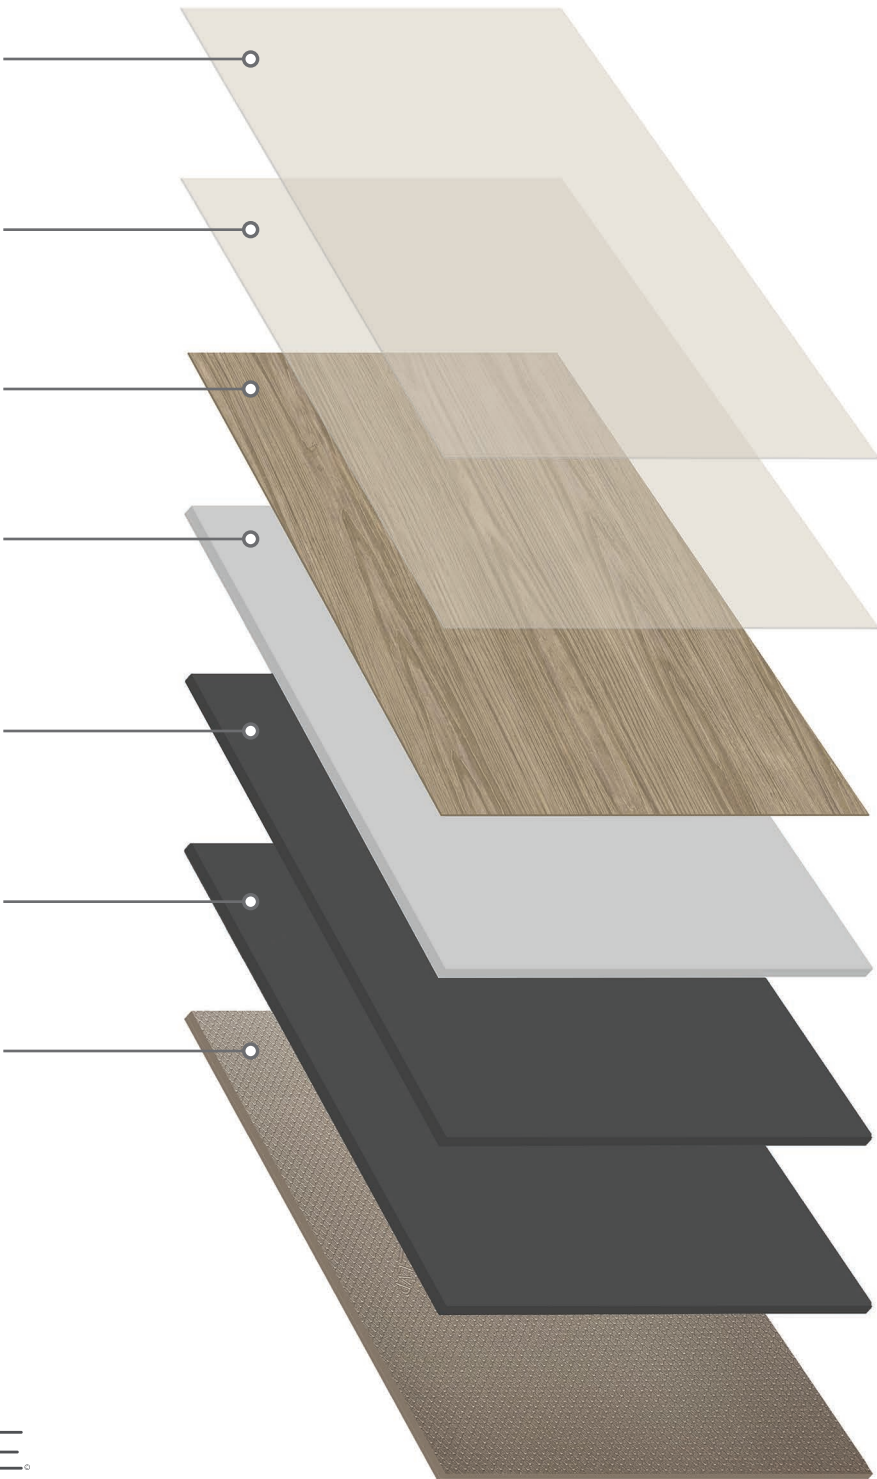

With **Provenza MaxCore™**, you can enjoy the **luxury** of a hardwood or natural stone floor **without the worry**.

100% WATERPROOF LUXURY VINYL CONSTRUCTION

Aluminum Oxide with Ceramic Bead Coating

Microscopic ceramic bead technology provides superior wear and stain resistance, prevents fading and is easy-to-clean.

Clear Wear Layer

20 mil wear layer protects against excessive wear and tear, and provides durability against scuffs and abrasions.

Decorative Film

Exclusive high-resolution printed film layer delivers authentic real hardwood or stone floor visuals.

Premium Vinyl Layer

Durable, resilient layer resists chipping and dents while providing a soft walking surface. Works with the decorative film layer to achieve a realistic floor surface texture.

100% Waterproof Core

The **100% Waterproof PVC or SPC Rigid Core** layer prevents expansion and contraction, providing superior stability with a glueless locking system.

Vinyl Stabilizing Layer

Provides dimensional stability and ensures a flat, even installation.

Attached IXPE Underlayment

Made from virgin, non-recycled IXPE foam technology. No extra underlayment necessary. Cuts down on installation time. Provides added sound insulation and comfort under foot.

PROVENZA MAXCORE
100% WATERPROOF LUXURY VINYL FLOORS